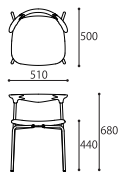

### BRIDGE TUBE CHAIR

SIZE : W510xD500xH680 (SH440)  
 COLOR: Natural / Dark Brown / Black  
 FRAME COLOR: Black / Silver  
 PRICE : ¥78,000 (税込¥85,800)

※R2 (基本色)のみ